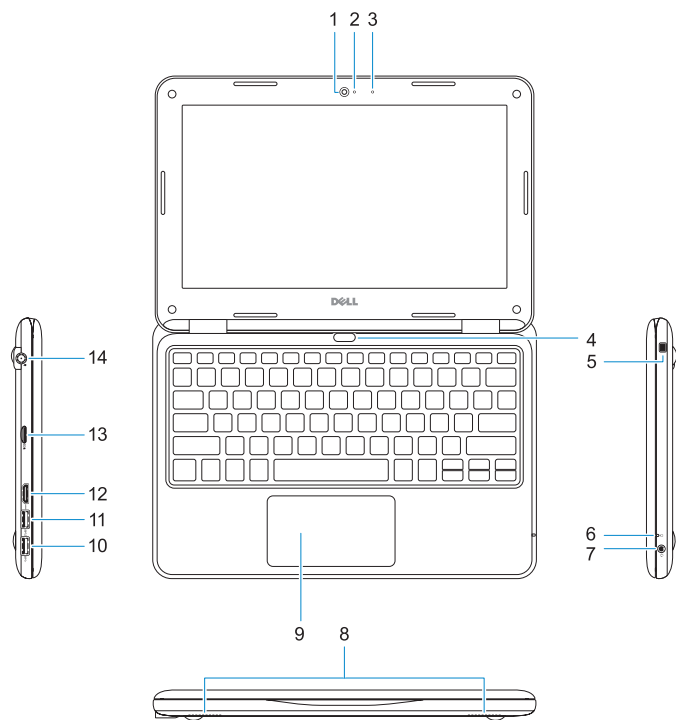

## Features

Kenmerken | Caractéristiques

1. Camera
2. Camera status light
3. Microphone
4. Power button
5. Noble wedge lock slot
6. Battery status light
7. Universal audio jack
8. Speakers
9. Touchpad
10. USB 3.0 port
11. USB 3.0 port with PowerShare
12. HDMI port
13. microSD card reader
14. Power connector port
15. Service tag label